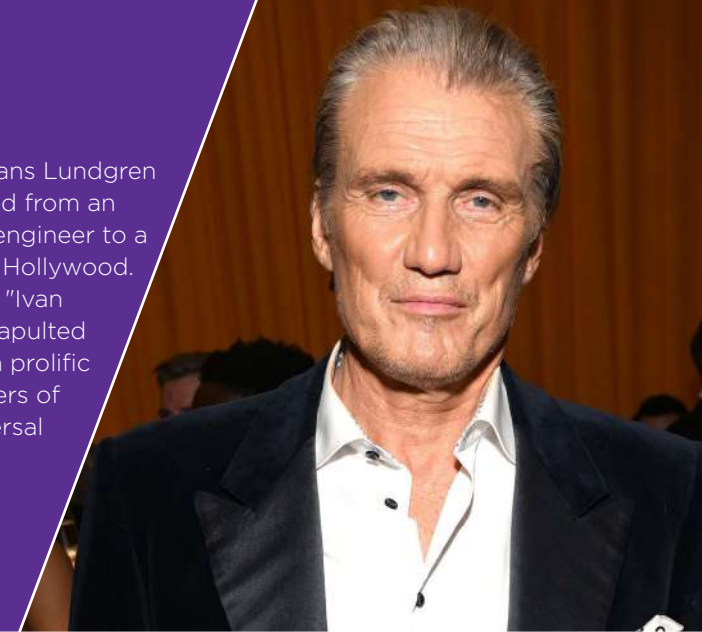

Other Countries +974 400 90 000

 wa.me/97440090000
or visit: bein.com/subscribe

* Program timings are indicative and may change without any prior notice.

Star of the Month

Dolph Lundgren

Dolph Lundgren, born Hans Lundgren in Stockholm, transitioned from an accomplished chemical engineer to a celebrated action star in Hollywood. His breakthrough role as "Ivan Drago" in "Rocky IV" catapulted him to fame, leading to a prolific career in films like "Masters of the Universe" and "Universal Soldier."