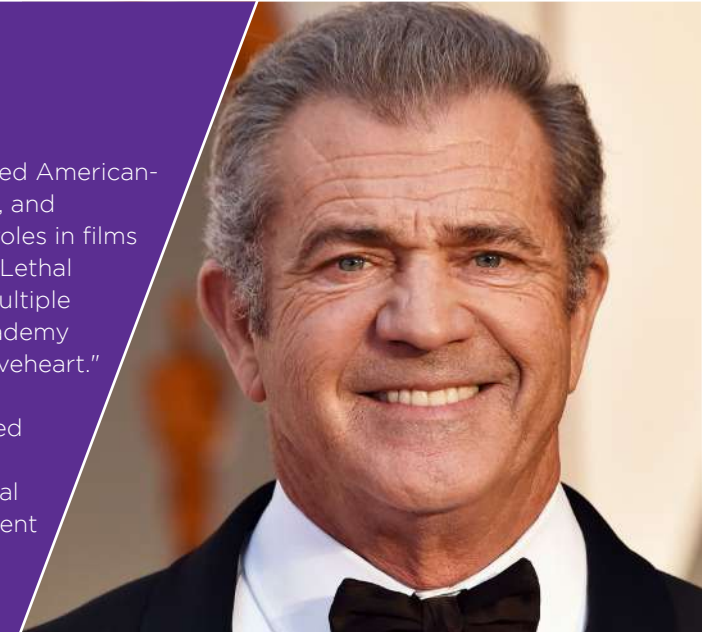

Other Countries +974 400 90 000

 wa.me/97440090000
or visit: bein.com/subscribe

* Program timings are indicative and may change without any prior notice.

Star of the Month

Mel Gibson

Mel Gibson is an acclaimed American-Australian actor, director, and producer known for his roles in films such as "Mad Max" and "Lethal Weapon." He has won multiple awards, including an Academy Award for directing "Braveheart." Mel Gibson's talent and dedication have cemented his status as one of the most iconic and influential figures in the entertainment industry.